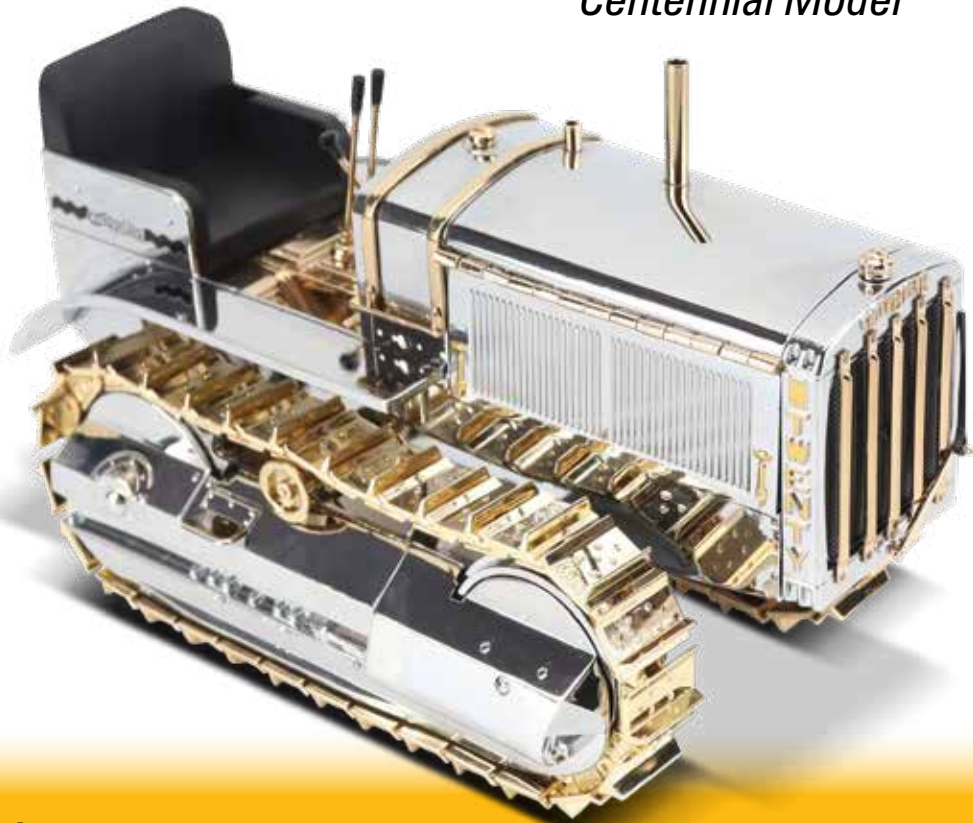

Enter the Caterpillar Twenty, so named because of its rated 20 drawbar horsepower. While not the biggest tractor, it certainly was one of the most innovative. Its design combined the latest operational technologies with aesthetic and comfort features unusual for the day.

The Twenty filled its niche admirably until the 1930s, when it and its gasoline-powered cousins were replaced by larger, diesel-power Caterpillar tractors ideal for the large infrastructure projects that had come to dominate the earthmoving market.

Centennial Model

ITEM NUMBER
85654

Scale 1:50

2¼ x 1¼ x 1½ in.
58 x 32 x 37 mm

Includes a collector's card with vintage artwork and specifications.

Displayed on black base with Caterpillar anniversary logo.

CATERPILLAR® TWENTY

Centennial Model

Premium Features

Displayed on black base with etched acrylic backdrop.

Features official Caterpillar anniversary logo.

Molded plastic seat includes authentic-looking labels.