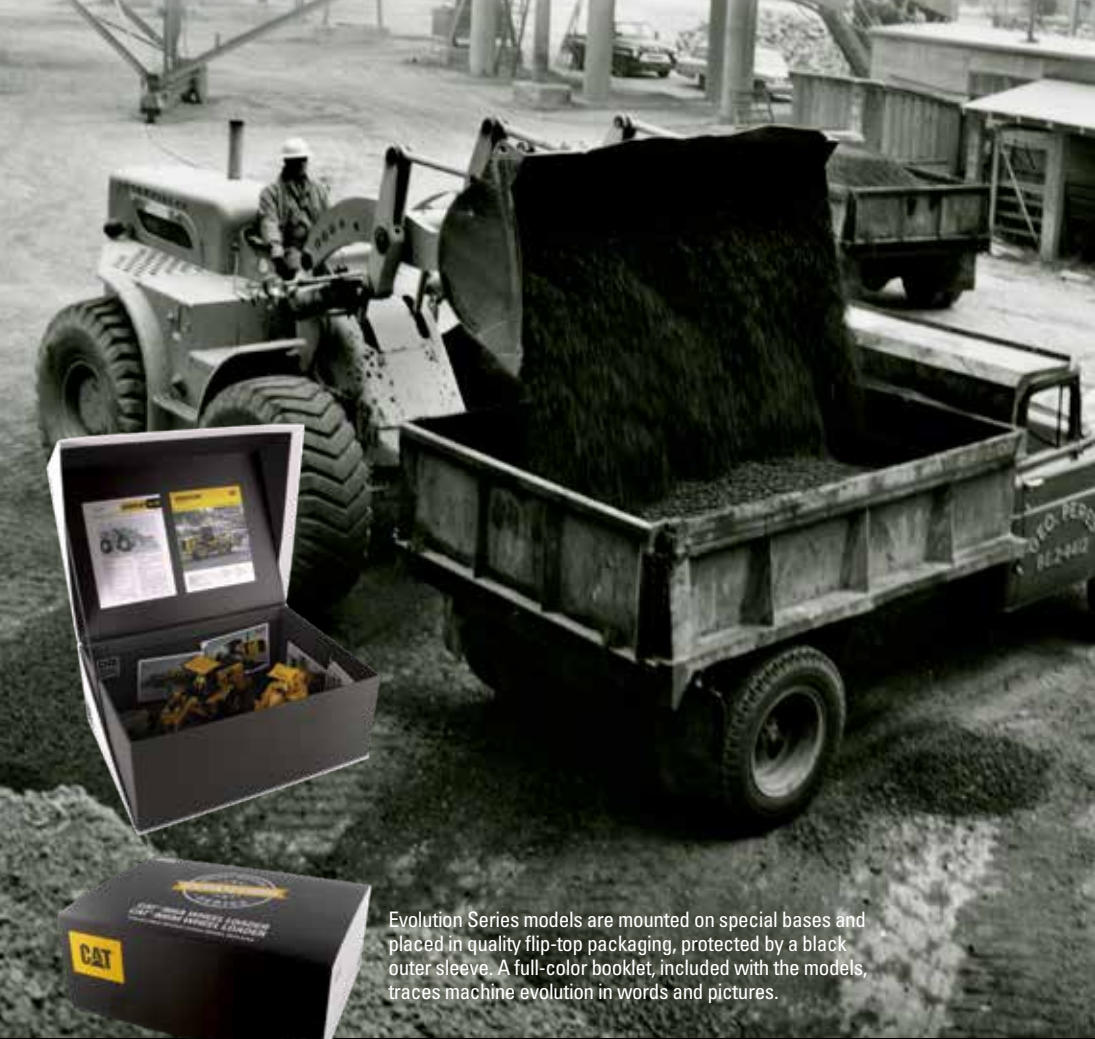

Diecast Masters pays homage to the rich history and remarkable sweep of earthmoving technology, beginning with some of the earliest machines and extending to the most recent.

Evolution Series models are mounted on special bases and placed in quality flip-top packaging, protected by a black outer sleeve. A full-color booklet, included with the models, traces machine evolution in words and pictures.