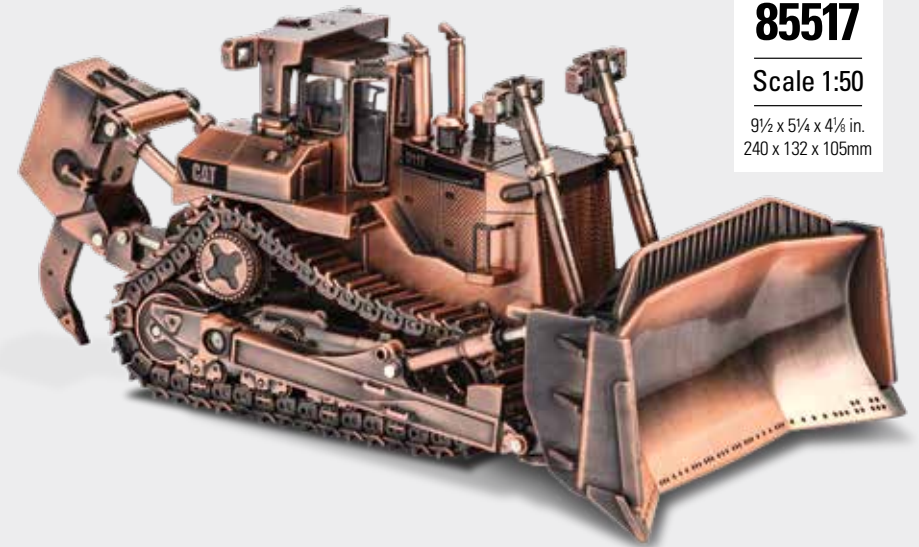

Cat D11T Dozer Copper Finish

ITEM NUMBER
85517

Scale 1:50

9½ x 5¼ x 4⅞ in.
240 x 132 x 105mm