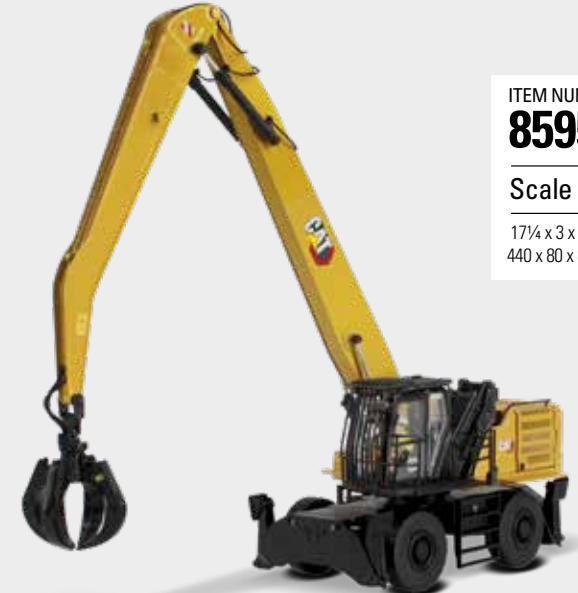

Cat MH3040 Material Handler