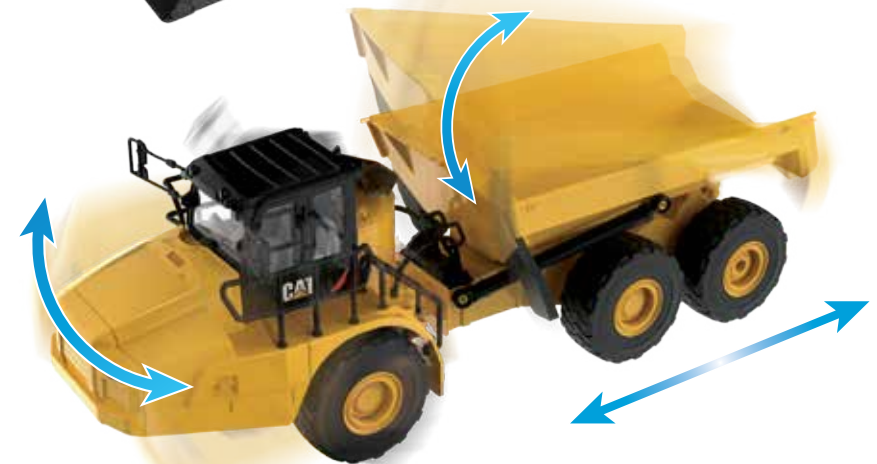

Size: 17.25 x 5.25 x 6 in.
44 x 13.5 x 15 cm

745 Articulated Truck
ITEM 25004

FULL FUNCTION RADIO CONTROL   FREQUENCY 2.4 GHZ   LIGHT FUNCTIONS   SOUND FUNCTIONS   AUTO DEMO   INDIVIDUAL MOVEMENT   LONG PLAY TIME   AUTHENTIC SCALE MODEL   RECHARGEABLE BATTERY