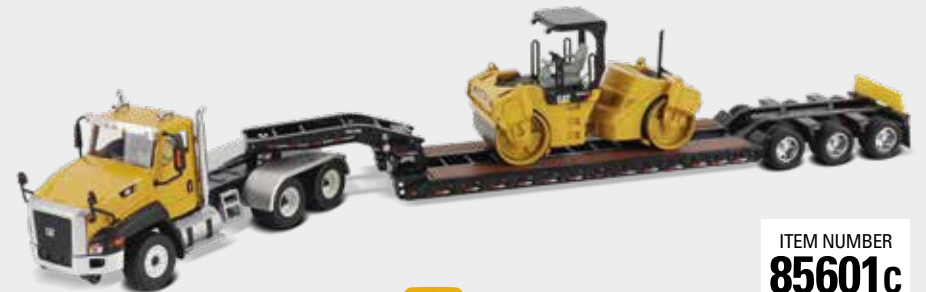

Cat CT660 Day Cab Tractor & Trail King TK120 Lowboy Trailer with Cat CB-534D XW Vibratory Asphalt Compactor

UPDATED
TRAILER

ITEM NUMBER
85601c

Scale 1:50

17 x 2 1/2 x 3 in.
433 x 65 x 80 mm