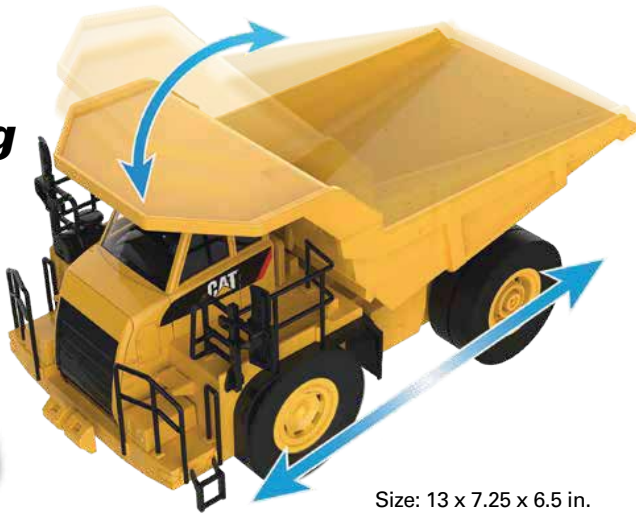

1:24 Scale

CONSTRUCTION RC

Size: 17 x 5.75 x 10 in.
43 x 14.5 x 25.5 cm

336 Hydraulic Excavator

ITEM 25005

770 Mining Truck

ITEM 25006

Size: 13 x 7.25 x 6.5 in.
33.5 x 18.5 x 16.5 cm