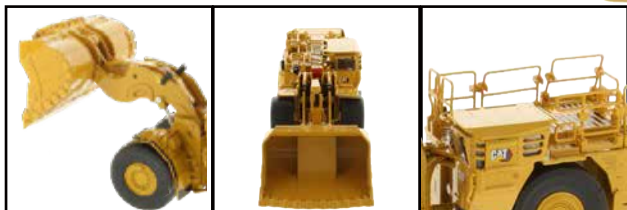

1:50 Cat® R2900 XE Underground Mining Loader

ITEM NUMBER

85719

SCALE 1:50

9 x 2³/₄ x 2³/₈ in
230x 70 x 59mm

Real Replicas

Contact your Diecast Masters distributor today to order.

- * Moveable boom and bucket,
- * Articulated steering and authentic rolling wheels and rubber tyres.
- * Detailed cab interior
- * Authentic Cat Machine Yellow paint
- * Authentic Cat trade dress
- * Detailed Transmission area

14+

Diecast Master scale models are adult collectibles, not toys. Not intended for children under 14.

www.cat.com / www.caterpillar.com

©2024 Caterpillar. CAT, CATERPILLAR, their respective logos, "Caterpillar Yellow," the "Power Edge" trade dress as well as corporate and product identity used herein, are trademarks of Caterpillar and may not be used without permission.