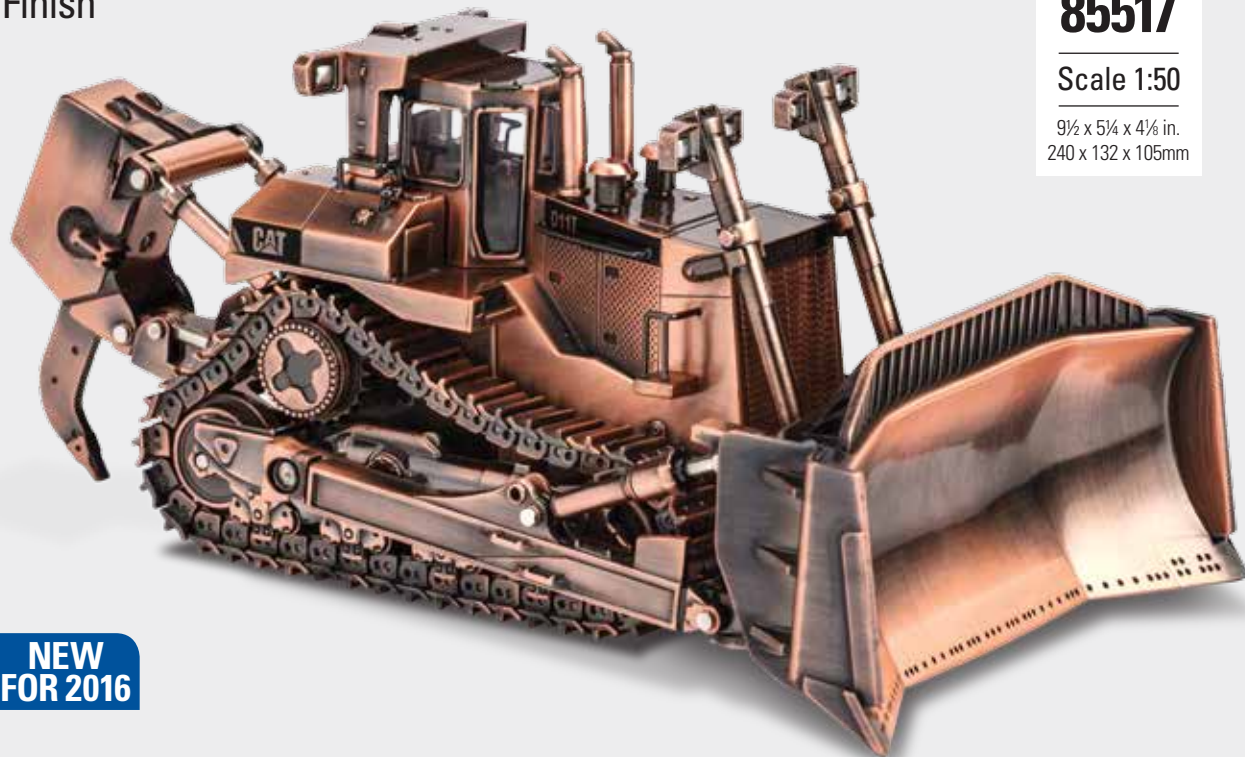

Cat® D11T Track-Type Tractor

Copper Finish

ITEM NUMBER

85517

Scale 1:50

9½ x 5¼ x 4⅞ in.
240 x 132 x 105mm

**NEW
FOR 2016**