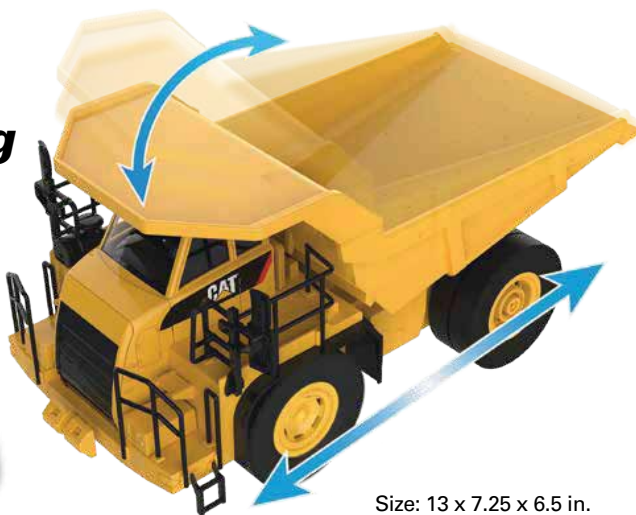

ITEM 25004

1:24 Scale

CONSTRUCTION RC

Size: 17 x 5.75 x 10 in.
43 x 14.5 x 25.5 cm

336 Hydraulic Excavator **ITEM 25005**

770 Mining Truck **ITEM 25006**

Size: 13 x 7.25 x 6.5 in.
33.5 x 18.5 x 16.5 cm

FULL FUNCTION
RADIO CONTROL