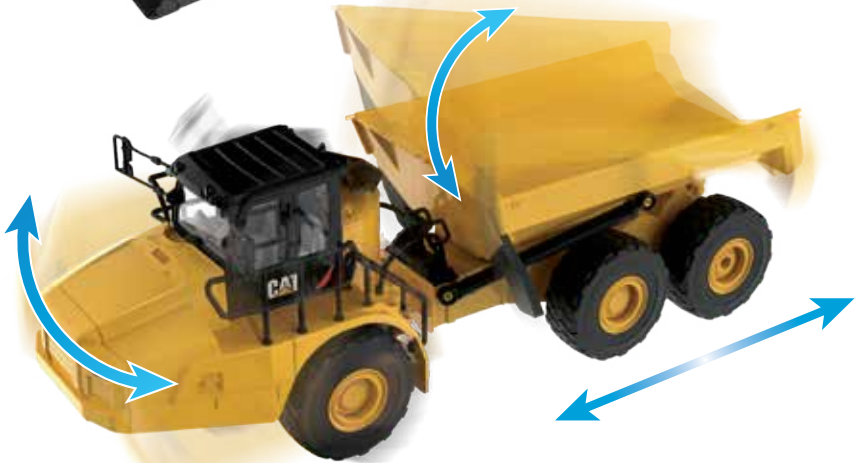

LONG
PLAY TIME

AUTHENTIC
SCALE
MODEL

RECHARGEABLE
BATTERY

950M Wheel Loader

ITEM 25003

Size: 15.5 x 5.25 x 6.5 in.
39.5 x 13.5 x 16.5 cm

Size: 17.25 x 5.25 x 6 in.
44 x 13.5 x 15 cm

745 Articulated Truck