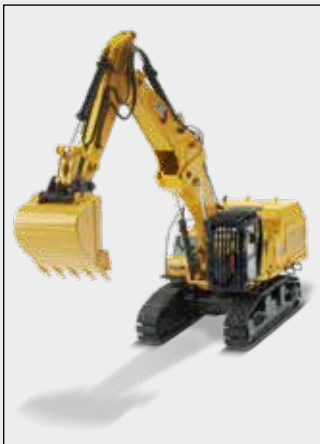

ITEM NUMBER

85959

Scale 1:50

10½ x 3½ x 4½ in.
270 x 90 x 110 mm

Cat® 395 Next Generation Hydraulic Excavator General Purpose Version

ITEM NUMBER

85709

Scale 1:50

11½ x 3½ x 4½ in.
292 x 89 x 114 mm

SHEAR

HAMMER

Cat® M318 Wheeled Excavator

ITEM NUMBER

85956

Scale 1:50

6¼ x 3¼ x 2 in.
160 x 85 x 55 mm

Cat® 352 Ultra High Demolition Hydraulic Excavator

with Interchangeable Booms

ITEM NUMBER

85663

Scale 1:50

UHD Version

14¾ x 2¾ x 3 in.
374 x 72 x 75 mm

Retrofit Boom Version: