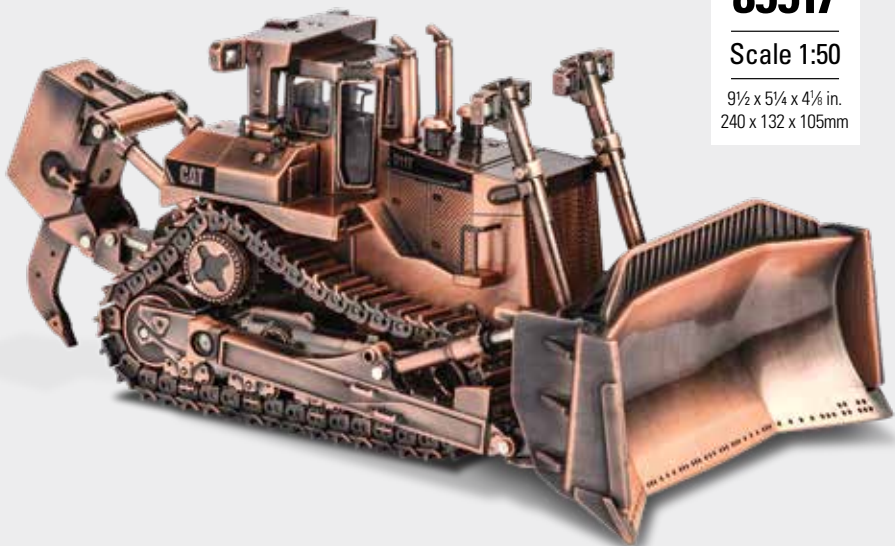

Cat D11T Track-Type Tractor

Copper Finish

ITEM NUMBER

85517

Scale 1:50

9½ x 5¼ x 4¼ in.
240 x 132 x 105mm