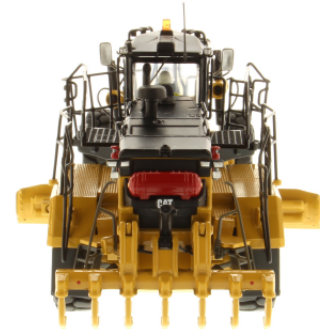

# 1:50 Scale Cat<sup>®</sup> 18M3 Motor Grader

**NEW  
FOR 2016**

ITEM NUMBER  
**85521**

Scale 1:50

9½ x 4¾ x 3 in.  
241 x 110 x 76 mm

## Cat<sup>®</sup> 18M3 Motor Grader

With additional power, an 18-foot moldboard and the ability to use a more aggressive blade angle, the new 18M3 enhances operational efficiencies and reduces the number of passes required to grade haul roads. The 18M3 is perfectly sized for small to medium mine operations using 190 ton or smaller trucks.

The 18M3 is powered by a Cat<sup>®</sup> C13 ACERT<sup>™</sup> engine available in three configurations: Tier 4 Final/EU Stage IV, Tier 3/Stage IIIA, and Tier 2/Stage II.

*Real Replicas*

**Contact your Diecast Masters  
distributor today to order.**

# Key Features of Our New 1:50 Scale Cat® 18M3 Motor Grader

- Detailed cab interior, including operator
- Authentic Cat Machine Yellow paint
- Authentic Cat trade dress and safety decals
- Operator's cabin platform
- Fire suppression system details
- Moveable drawbar, circle and moldboard
- Front wheel steering and axle articulation
- Rear frame articulation
- Oscillating tandem left and right rear wheels
- Rear ripper raises and lowers
- Authentic tire tread design