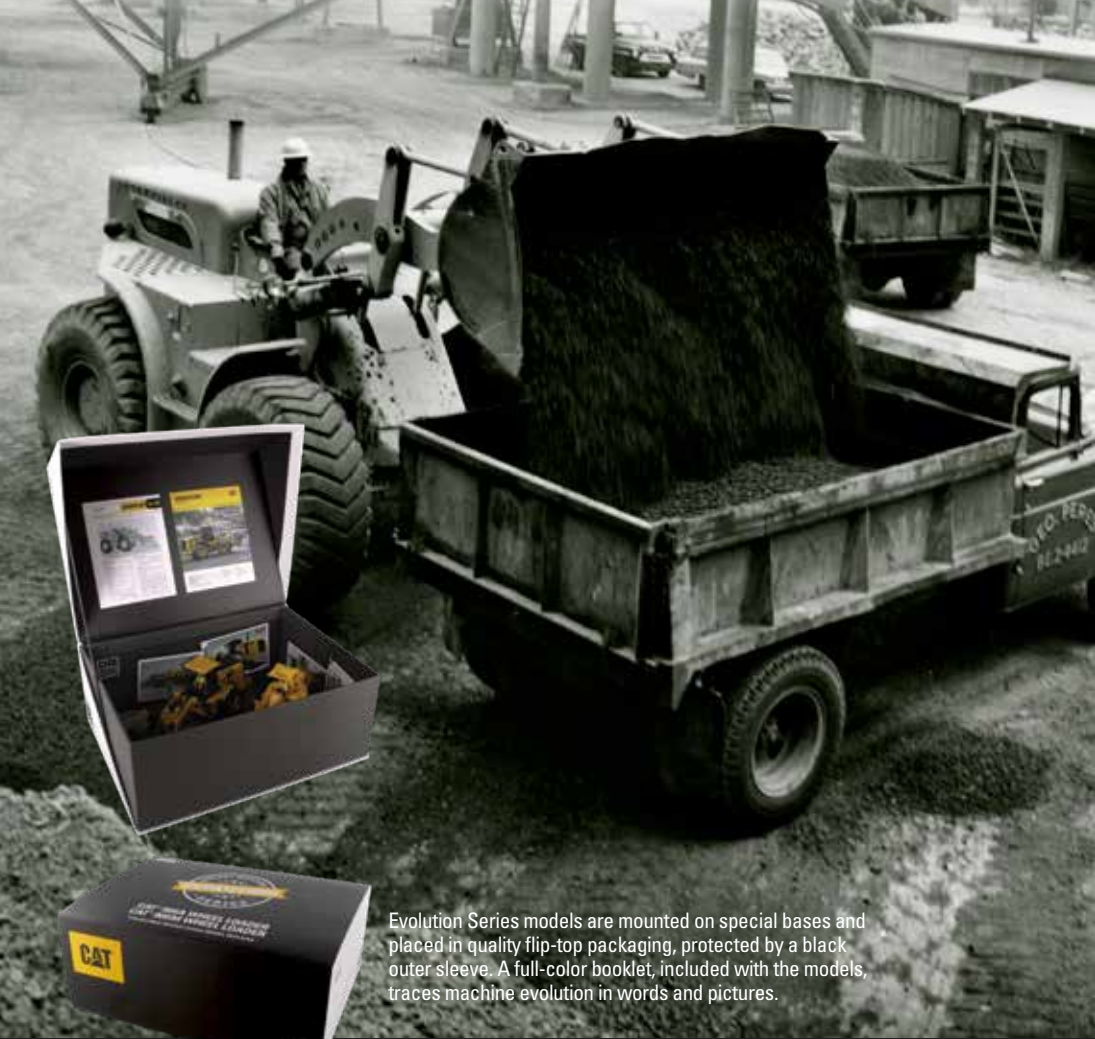

Diecast Masters pays homage to the rich history and remarkable sweep of earthmoving technology, beginning with some of the earliest machines and extending to the most recent.

Evolution Series models are mounted on special bases and placed in quality flip-top packaging, protected by a black outer sleeve. A full-color booklet, included with the models, traces machine evolution in words and pictures.