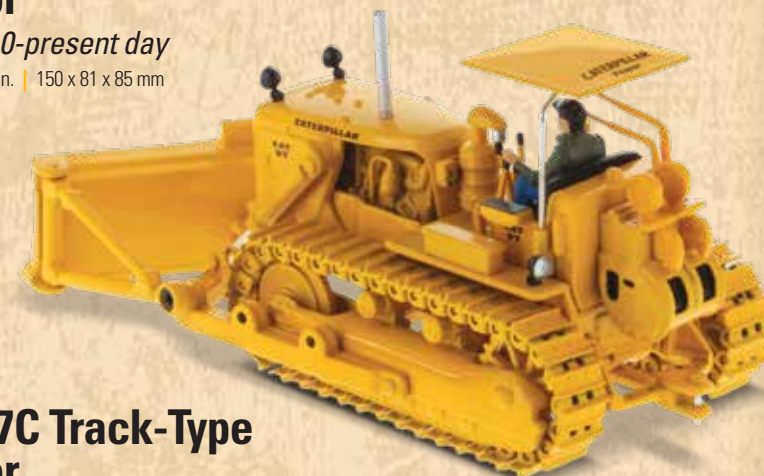

Cat® D7E Track-Type Tractor

Circa 2010-present day

5 1/8 x 3 1/4 x 3 3/8 in. | 150 x 81 x 85 mm

Cat® D7C Track-Type Tractor

Circa 1955-1959

5 x 2 1/8 x 2 1/4 in. | 127 x 73 x 58 mm

Includes detailed 64-page booklet.