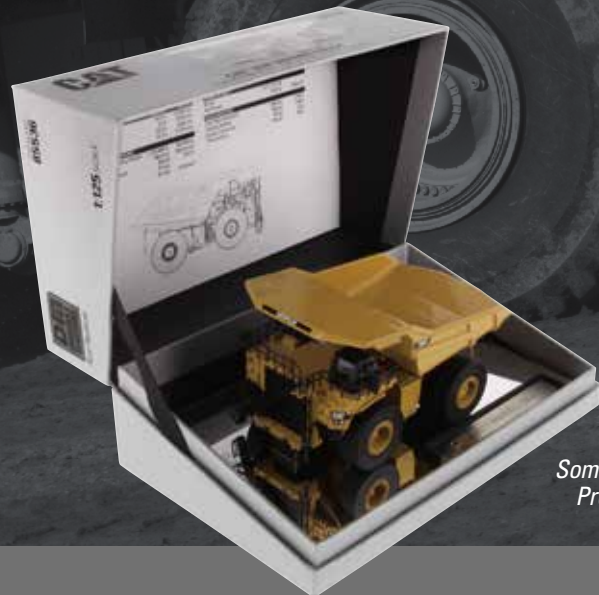

Scale 1:50

11 x 3¾ x 4 in.
278 x 92 x 103 mm

ELITE
1:125

*Big Machines That Fit
In the Palm of Your Hand*

*Some of the Largest Cat® Machines,
Presented in Exquisite 1:125 Scale*

ELITE
1:125

Cat® 797F Mining Truck