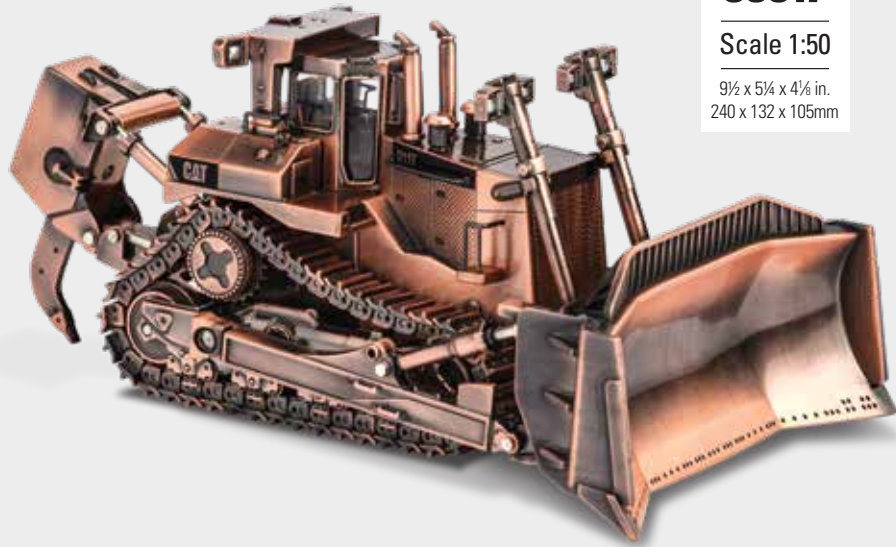

Cat® D11T Track-Type Tractor

Copper Finish

ITEM NUMBER
85517

Scale 1:50

9½ x 5¼ x 4¼ in.
240 x 132 x 105mm